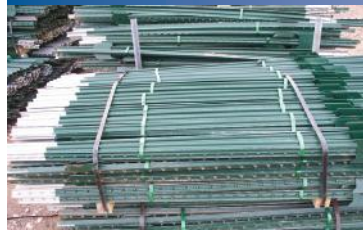

3-RAIL VINYL

Clean Classic Style...
Sturdy and Low Maintenance

White... **\$3.99** FT.

GREAT FOR HORSES

SPLIT-RAIL CEDAR FENCING

LOWEST PRICES EVER! Premium posts and rails. Highest quality in the valley.

10' Rails **\$7.48**
 2-hole Posts..... **\$8.02**
 3-hole Posts..... **\$10.39**

4x50'	\$30.00
4x100'	\$60.00
5x50'	\$36.00
5x100'	\$88.00
6x50'	\$55.00
6x100'	\$100.00

TEE POSTS

5'6"	1.33 # @	\$3.30
6'	1.33 # @	\$3.50
6'6"	1.33 # @	\$3.90
7'	1.33 # @	\$4.88
8'	1.33 # @	\$5.70

GAME FENCE

6' 6" x 330	\$325.00
8'x 330' 6" sq	\$508.00
8'x 330' 12" sq	\$390.00
4"x 10' Blunt	\$11.50
10' T-Posts	\$9.00

VINYL PRIVACY

6' White	\$12.55 FT
6' Tan	\$13.80 FT

CEDAR PRIVACY FENCING

Western Red Cedar Boards	
1"x6"x6'	\$2.29 ea.
Post 4"x4"x8"	\$9.26 ea.
Post Master	
7/6"	\$20.09 ea.