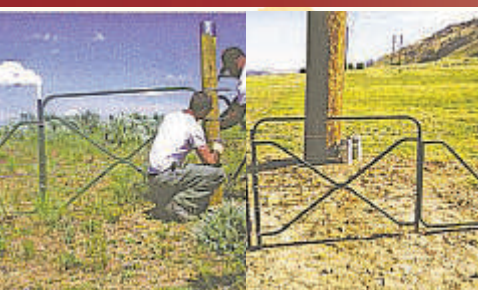

CONTINUOUS PANEL FENCING

20' PANEL X 48" HIGH
 4-Rail..... \$99.00
 5-Rail..... \$102.00
 6-Rail..... \$119.00
 Hanger Clips..... 75¢

FENCING THAT WILL LAST A LIFETIME!

ORNAMENTAL IRON FENCE

Three styles to choose from. Beautiful and maintenance free.
 4'x8' panels .. \$100.00
 5'x8' panels .. \$113.00
 6'x8' panels .. \$125.00

Cattle Panel

50"x 16' \$20.50

WELDED WIRE 2x4

4x100' \$70.00
 5x100' \$90.00
 6x100' \$105.00

TEE POSTS

5'6" 1.33 # @ \$3.49
 6' 1.33 # @ \$3.75
 6'6" 1.33 # @ \$4.49
 7' 1.33 # @ \$4.89
 8' 1.33 # @ \$5.69

GAME FENCE

6'6" x 165 \$171.00
 8'x 330' 6" sq \$453.00
 8'x 330' 12" sq \$400.00
 10' T-Posts \$7.99

BARBWIRE COMMERCIAL

Red Brand @.. \$67.00
 Barbwire @ \$50.00
 Barbless @ \$45.00

WOOD PRIVACY FENCING

WOW

1x6x6 Dog Eared..... \$3.10
 Post Master 7'6 \$22.95

EASY FENCE

EASY FENCE
 Easy Fence Panel \$46.59
 Easy Fence Brace \$23.61

Fencing solutions that are faster, easier and cheaper.

ALL ITEMS LIMITED TO STOCK ON HAND